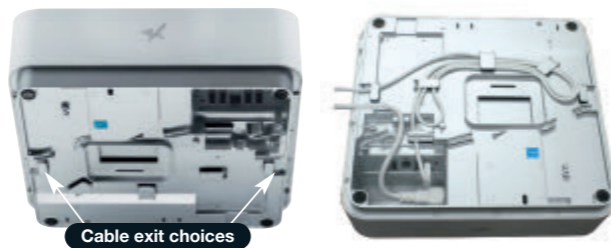

mPOP™

THE MOBILE POINT OF PURCHASE SOLUTION

► **Compact, stylish and functional**

Just 10cm high and 30cm wide, the mPOP unit will sit happily in retail and hospitality environments.

► **Effective cable management**

Enhanced cable routing and various cable exit options maintain the sleek design in your retail environment.

What else is new from Star?

Star revolutionises POS terminal device choice with **DIRECT iPad Receipt Printing** via the standard iPad/iPhone/iPod USB-lightning cable.

If you prefer a separate cash drawer and receipt printer POS solution, Star's **TSP143IIIU** provides direct connection and charging for your iPad via a standard lightning cable. The direct cable connectivity means it is fast and easy to self-install with a built-in power supply – no bulky transformers to hide away or become disconnected by accident. The hard-wired aspect of this printer means that your receipt printing and cash drawer trigger functions will always be available and not Wi-Fi dependent.

► Functional but compact cash drawer

A clean, fast drawer release reveals 6 coin holders capable of taking full bank bags of coins and 4 upright note dividers. There is a low cost 8 coin option if required. Higher value notes can be stored securely under the coin inserts and a software lock provides extra security.